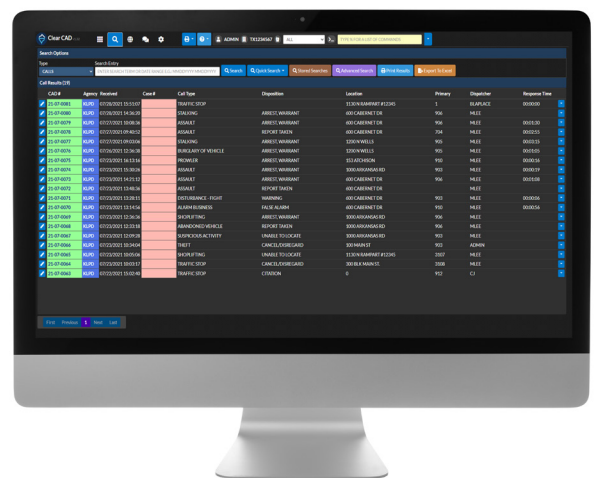

CAD Search

ADDITIONAL BENEFITS

- ▷ CAD to RMS Integration
- ▷ Cost Effective
- ▷ Enhances Collaboration and Communication Across All Agencies
- ▷ Enhances Officer Security and Public Protection
- ▷ Facilitates Faster, More Accurate and More Complete Reports
- ▷ Improves Data Accuracy
- ▷ Improves Situational Awareness for First Responders
- ▷ Quick to Launch and Implement
- ▷ Reduces Radio Traffic
- ▷ Reduces Response Times
- ▷ Speeds Access to Vital Information
- ▷ Streamlines Dispatch

Fully integrate your CAD with the KOLOGIK suite of interoperable public safety solutions
CAD • RMS • JMS • COPsync Mobile

www.kologik.com
855.339.9417