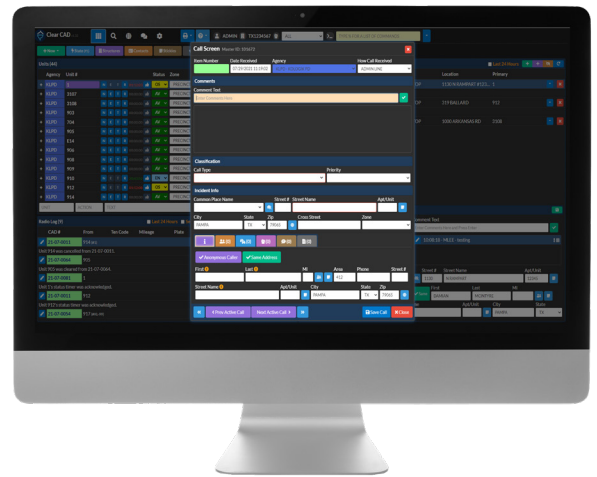

## Computer-Aided Dispatch

**A POWERFUL, USER FRIENDLY DISPATCH TOOL BUILT WITH OFFICER SAFETY IN MIND**

KOLOGIK's Computer-Aided Dispatch (CAD) is an easy-to-use interface that provides police, sheriff, fire-rescue and EMS departments with a seamless exchange of information between callers, telecommunicators and responding units. The result: improved situational awareness for officers, faster response times and smoother workflows.

### AT A GLANCE

- ▷ CJIS COMPLIANT
- ▷ INTEROPERABLE
- ▷ AZURE GOVERNMENT CLOUD BASED
- ▷ FAST & FRIENDLY 24 x 7 x 365 SUPPORT
- ▷ REAL-TIME DATA
- ▷ UNPRECEDENTED FLEXIBILITY
- ▷ EASIER ACCESS
- ▷ EASY TO USE INTERFACES
- ▷ EFFICIENT WORKFLOWS
- ▷ UNPARALLELED FUNCTIONALITY

KOLOGIK's CAD gives users the information and tools necessary to help them make those critical decisions quickly and maximize situational awareness. From the moment a call comes in, CAD helps accelerate response times with advanced features that put critical information at a dispatcher's fingertips.

# FEATURES

- ▷ 2 and 3-D Mapping in Real Time
- ▷ ANI/ALI Retrieval and Location Information
- ▷ Auto Loading of On-Duty Units
- ▷ Be On The Lookout (BOLO)
- ▷ Data Storage - Searchable Database for Individuals, Addresses, Vehicles, and More
- ▷ First Responder Safety Timer
- ▷ First Responder Timer Creation
- ▷ Inter-Agency Communication
- ▷ Many Talk Groups/Channels
- ▷ Mobile Data Terminal Integration
- ▷ NCIC Checks
- ▷ Plain Language and Signal Code Call Types
- ▷ Prioritization of Calls Based on Pre-Defined Call Types
- ▷ Response Plans
- ▷ Searches For Active Local Warrants by Location, Phone Number, and Caller Information
- ▷ Special Needs Alerts
- ▷ Sticky Notes
- ▷ Structures - Store Common Place Location Information
- ▷ Wrecker Log Management